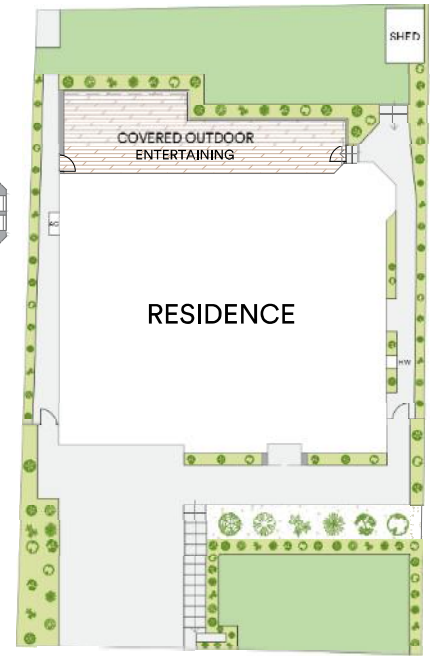

GROUND FLOOR

FIRST FLOOR

Darling Drive

Internal 334sqm
 External 405sqm
 Land area 626sqm

McGrath

Scale in metres. Indicative only. All information contained herein is obtained from sources we believe to be accurate. We cannot guarantee its accuracy. Interested persons should make and rely on their own enquiries