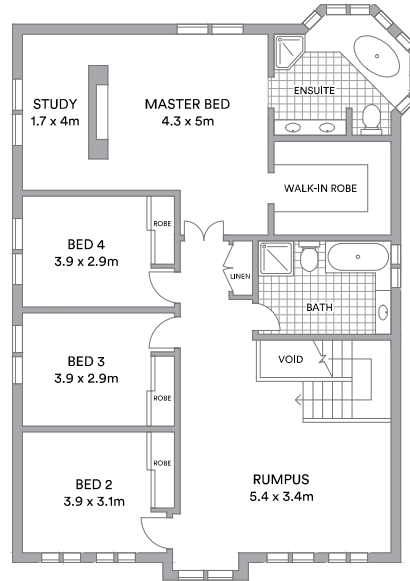

GROUND FLOOR

FIRST FLOOR

Darling Drive

Internal 334sqm
 External 405sqm
 Land area 626sqm

McGrath

Scale in metres. Indicative only. All information contained herein is obtained from sources we believe to be accurate. We cannot guarantee its accuracy. Interested persons should make and rely on their own enquiries